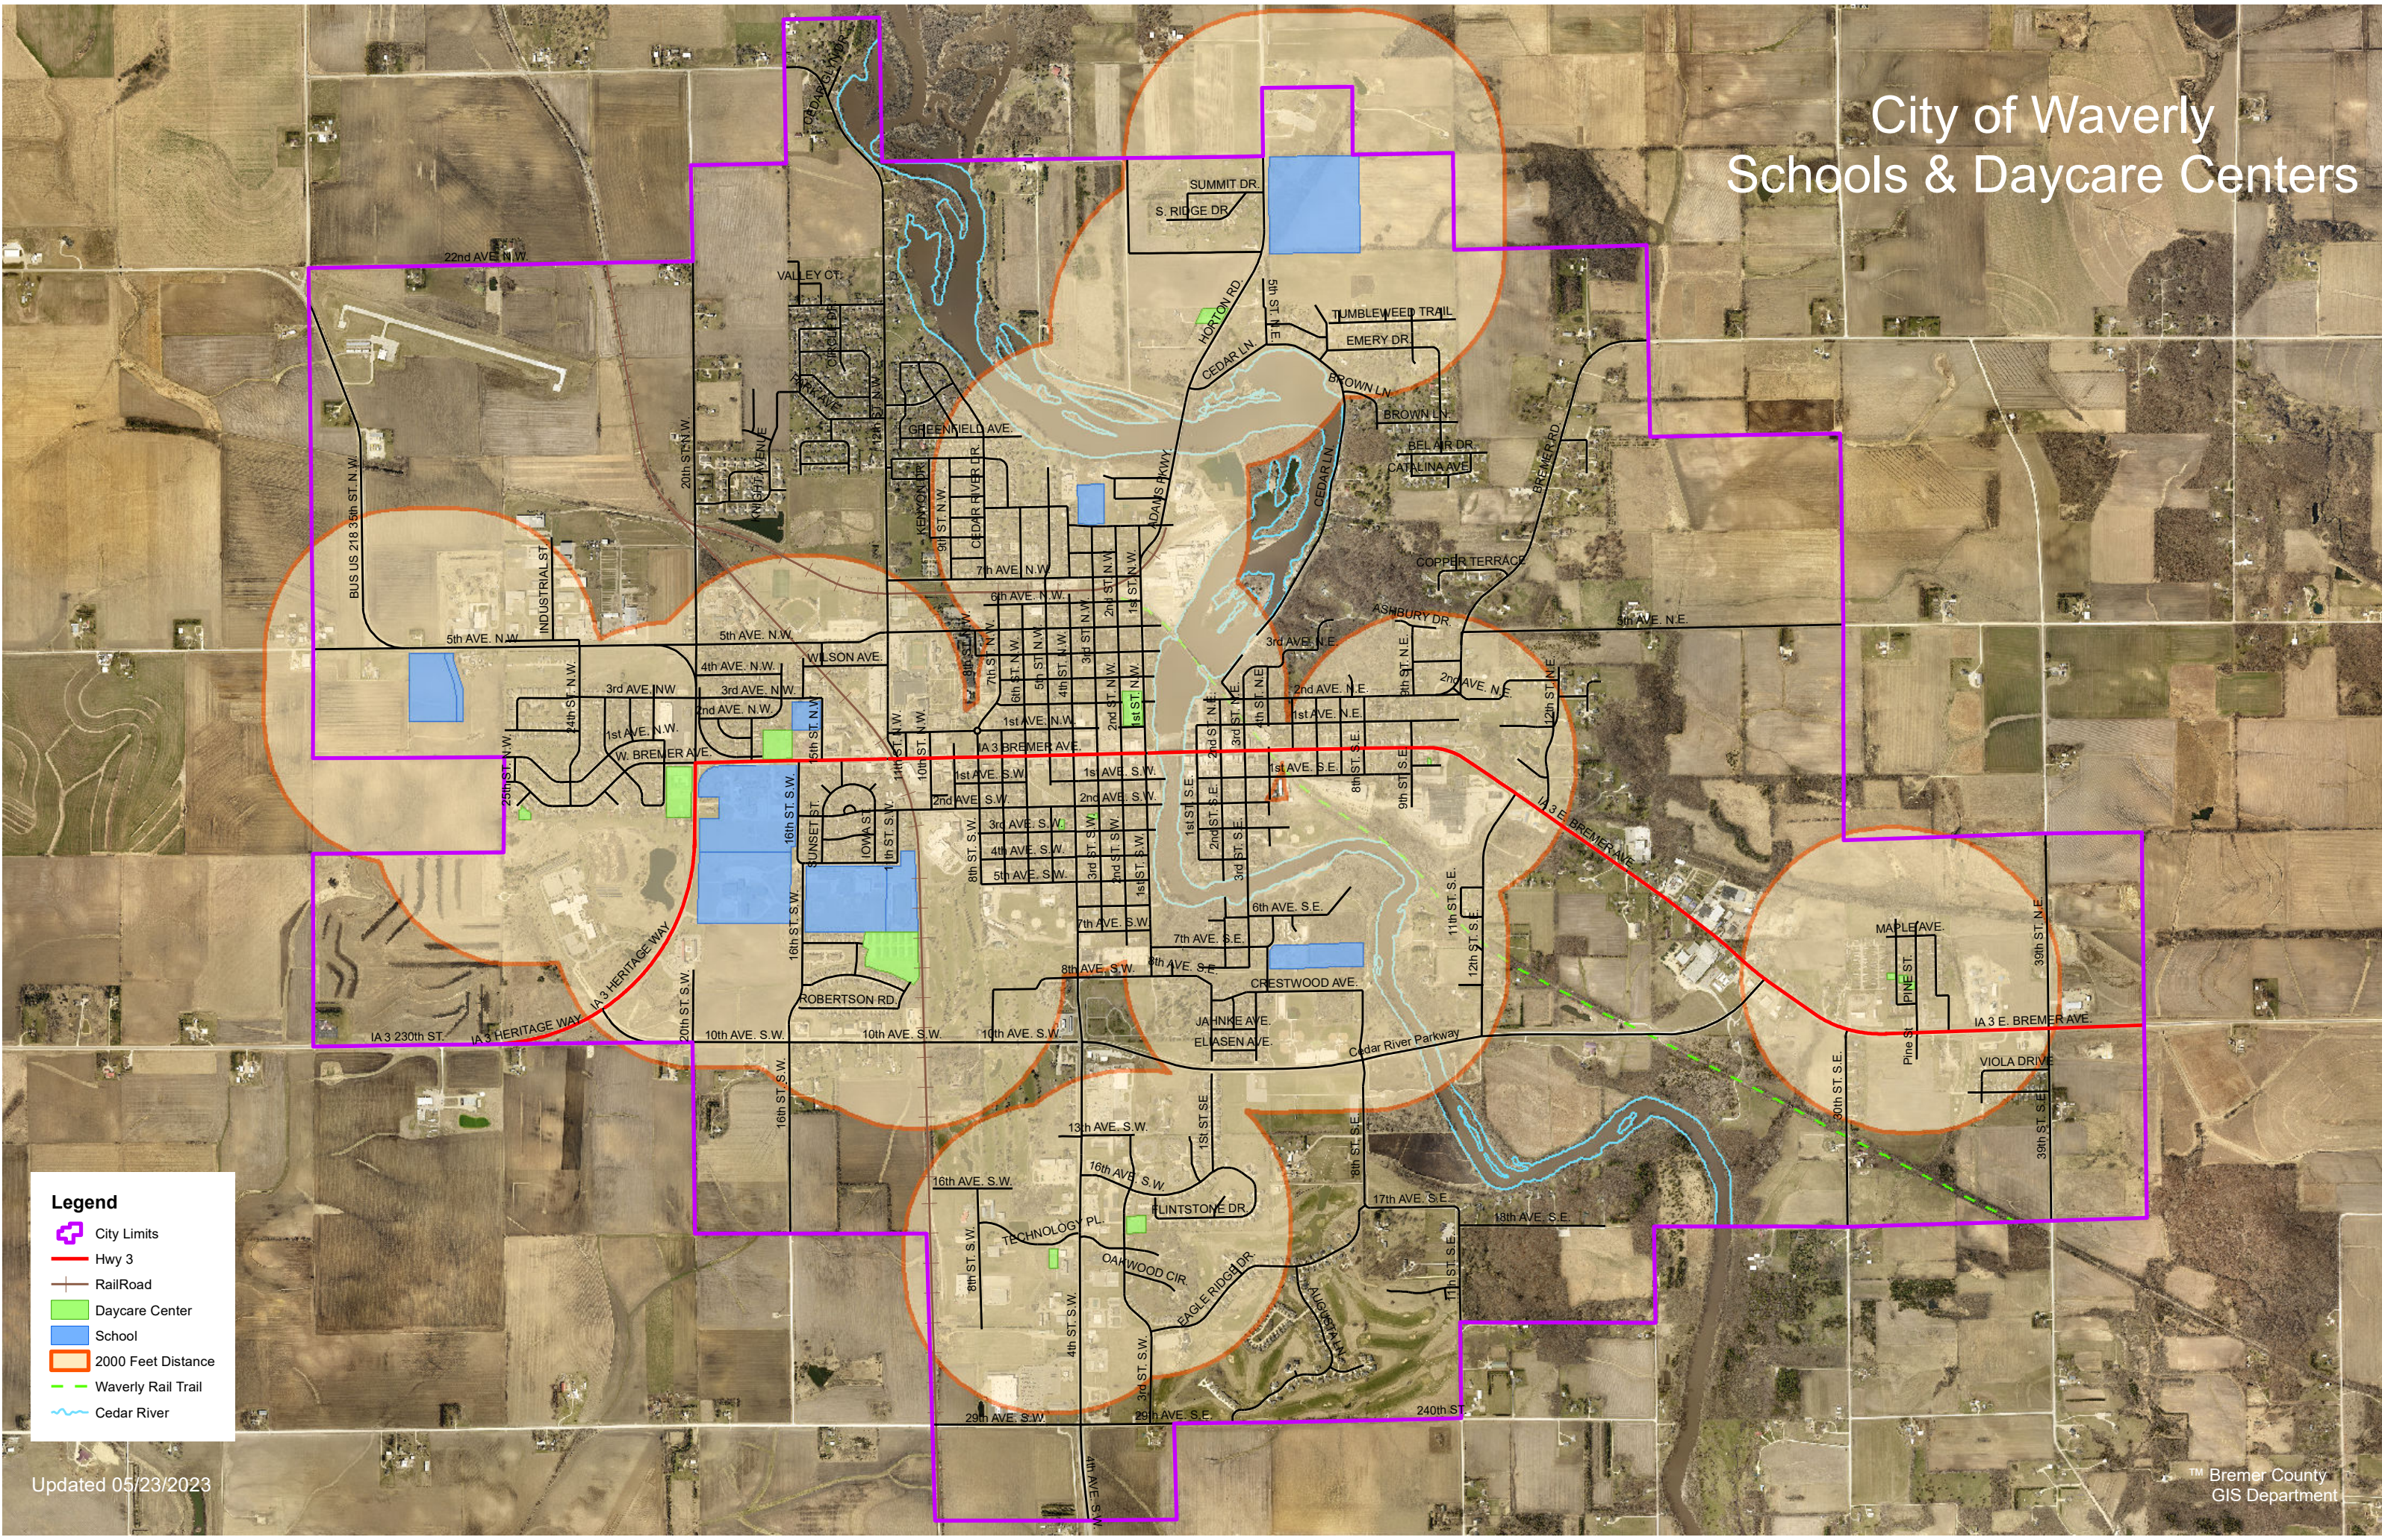

City of Waverly Schools & Daycare Centers

Legend

- City Limits
- Hwy 3
- RailRoad
- Daycare Center
- School
- 2000 Feet Distance
- Waverly Rail Trail
- Cedar River